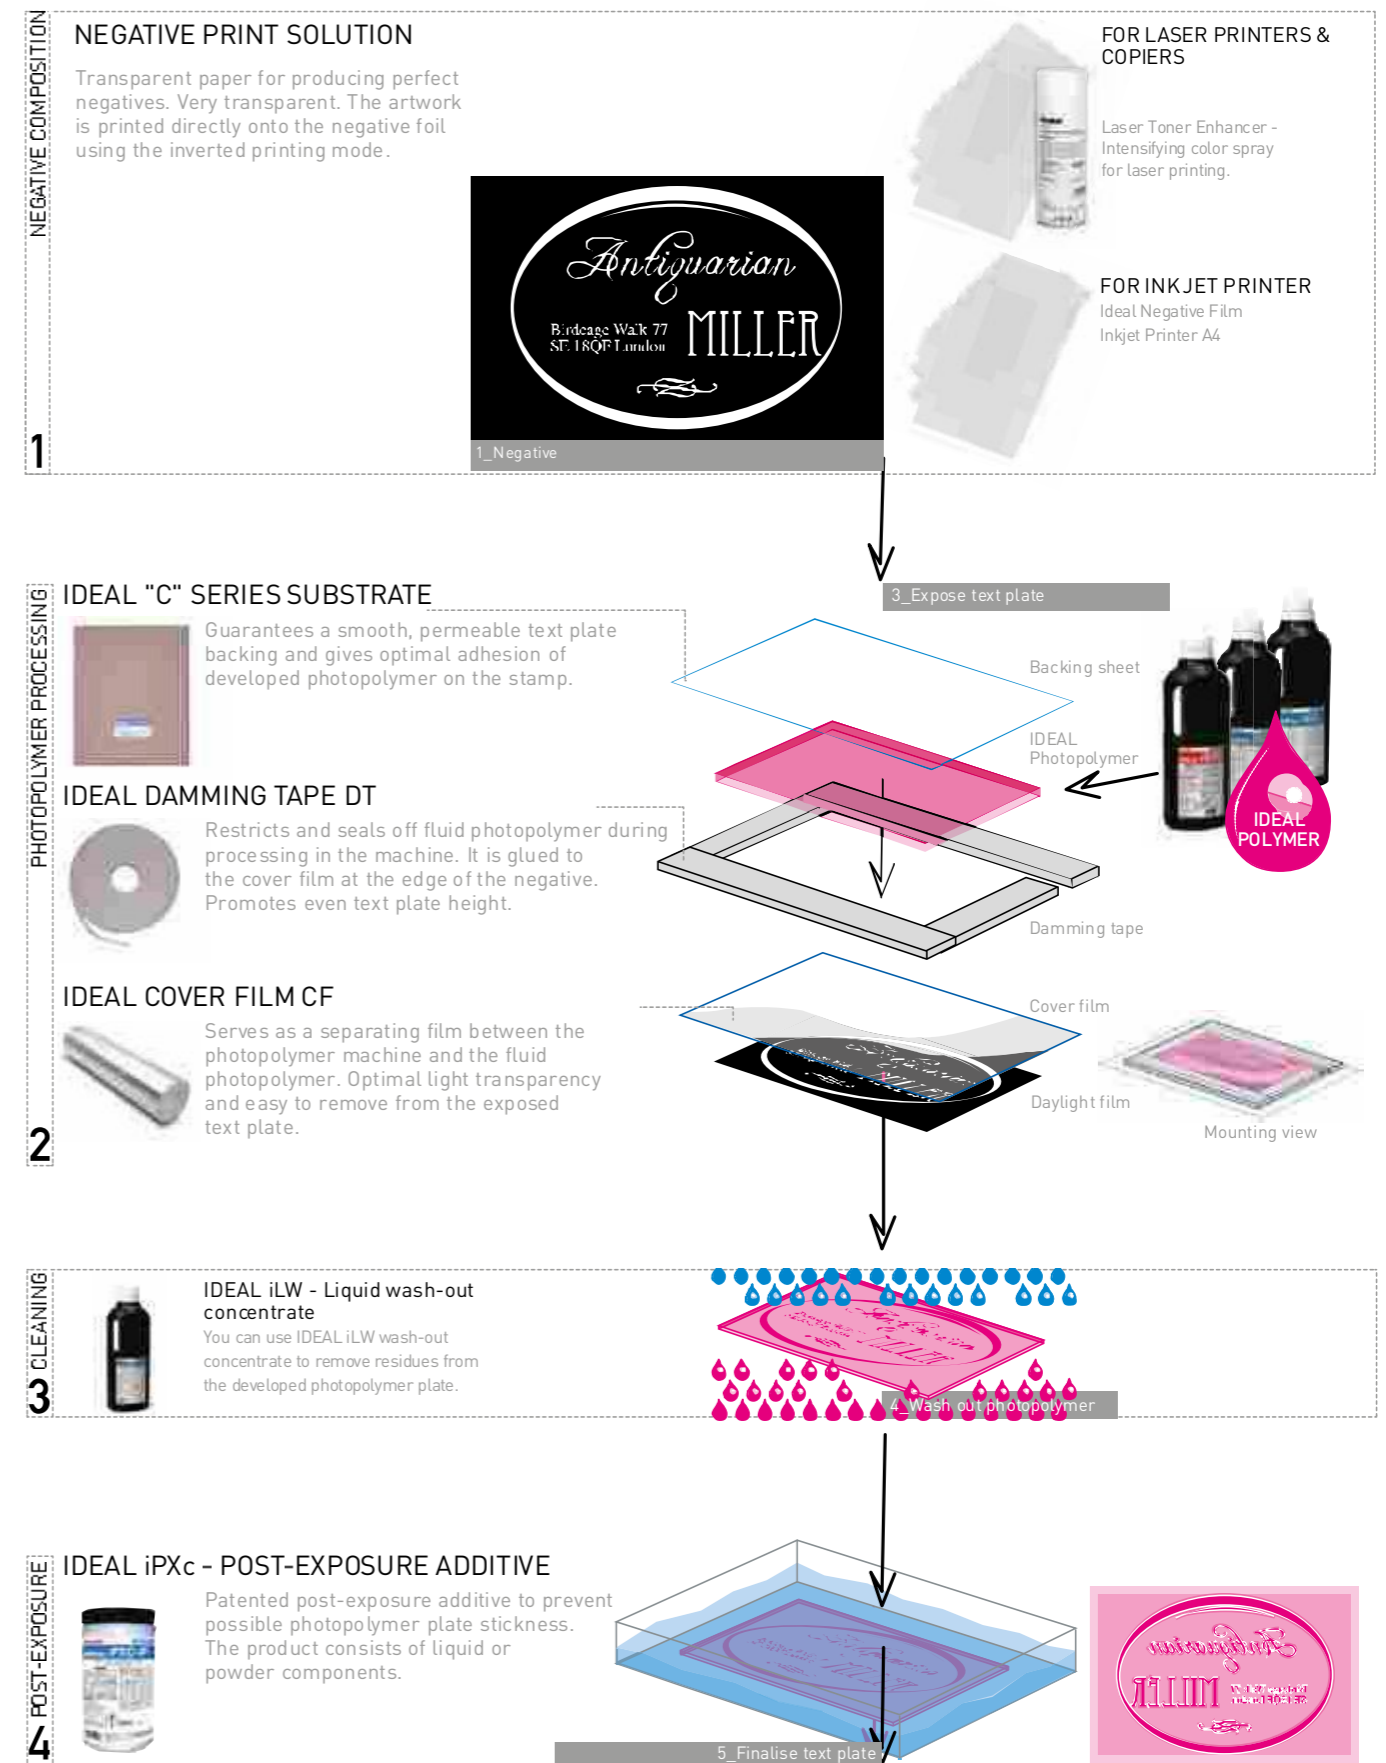

PHOTOPOLYMER

IDEAL CLEAR SUBSTRATE BACKING SHEET ("C"-SERIES)

Trodats **IDEAL Substrate** backing sheets have been developed to provide unprecedented adhesion to the photopolymer.

The substrate also has excellent light diffusion which results in smoother, more consistent backgrounds.

Available sizes (cm):

22,5 x 30,5	99405
30,5 x 36,9	99409
30,5 x 49	99415
27 x 35,6	99408
36,6 x 53	99420

Packaging

IDEAL iLW – LIQUID WASHOUT CONCENTRATE

Trodats **IDEAL iLW** is a cost-efficient liquid washout concentrate that effectively removes the uncured polymer during the washout stage.

iLW provides excellent results and washout life whether it is used in automatic tank washout systems or hand-washing. This is an important step to producing tack-free plates.

1 kg	99044
5 kg	99049

Packaging

IDEAL iPXC – POST-EXPOSURE ADDITIVE

Trodats **IDEAL iPXC** is a patented post-exposure additive to prevent possible stickiness on the photopolymer plate.

The product consists of liquid and powder components.

350 g	99069

Packaging

TRODAT IDEAL PHOTOPOLYMER SYSTEM & STEPS