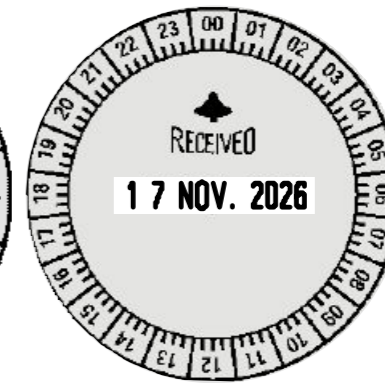

2910/U24
Ø 50mm | Max. text plate size
4mm | Date size

1000 - 1030 + DATE

1 7 NOV. 2029
1000 - 3mm | Date size

1 7. 07. 26
1004 - 3mm | Date size

1 7 NOV. 2026
1010 - 4mm | Date size

1 7 -07- 2029
1010 MA - 4mm | Date size

2029 -07- 1 7
1010 ISO - 4mm | Date size

1 7. 07. 26
1014 - 4mm | Date size

2029 -07- 1 7
1020 ISO - 5mm | Date size

1 7 -07- 2029
1020 MA - 5mm | Date size

1 7 NOV. 2026
1020 - 5mm | Date size

1 7 NOV. 2026
1030 - 9mm | Date size