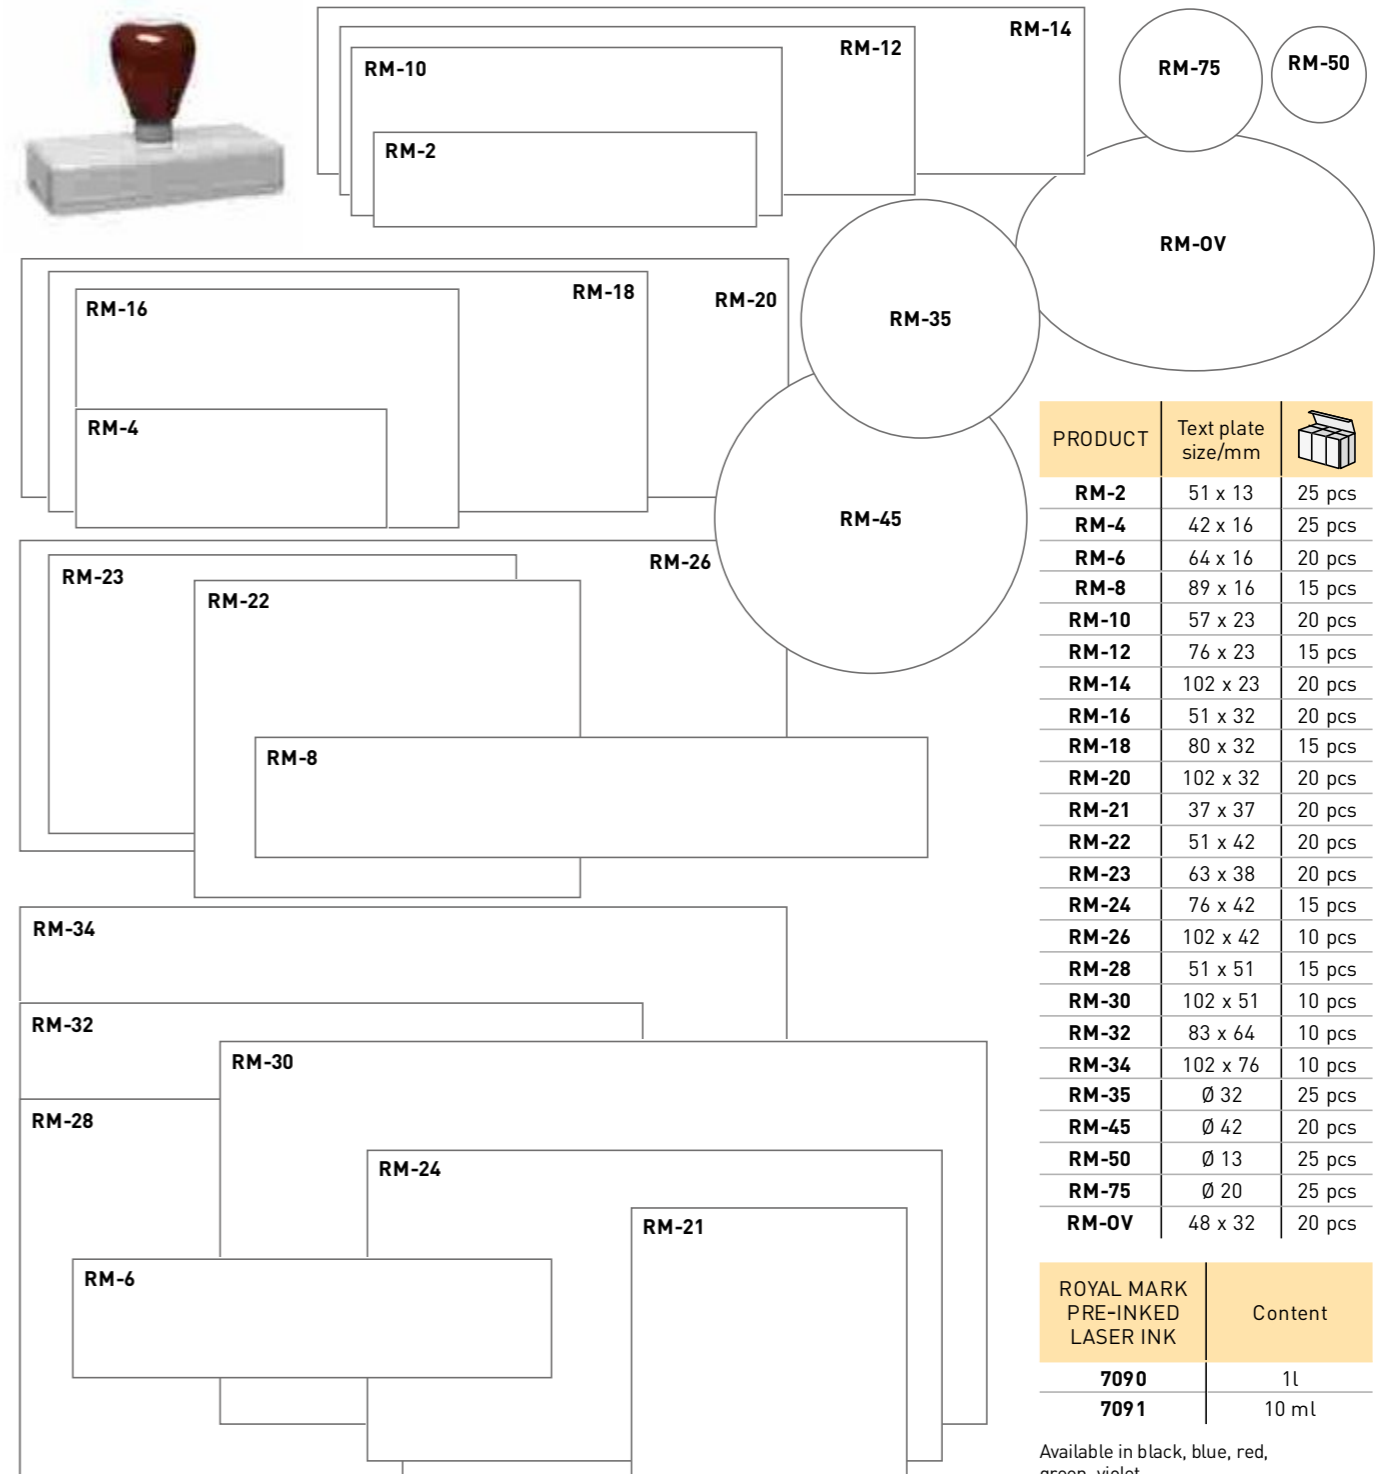

PRODUCT	Text plate size/mm	pcs
RM-2	51 x 13	25 pcs
RM-4	42 x 16	25 pcs
RM-6	64 x 16	20 pcs
RM-8	89 x 16	15 pcs
RM-10	57 x 23	20 pcs
RM-12	76 x 23	15 pcs
RM-14	102 x 23	20 pcs
RM-16	51 x 32	20 pcs
RM-18	80 x 32	15 pcs
RM-20	102 x 32	20 pcs
RM-21	37 x 37	20 pcs
RM-22	51 x 42	20 pcs
RM-23	63 x 38	20 pcs
RM-24	76 x 42	15 pcs
RM-26	102 x 42	10 pcs
RM-28	51 x 51	15 pcs
RM-30	102 x 51	10 pcs
RM-32	83 x 64	10 pcs
RM-34	102 x 76	10 pcs
RM-35	Ø 32	25 pcs
RM-45	Ø 42	20 pcs
RM-50	Ø 13	25 pcs
RM-75	Ø 20	25 pcs
RM-OV	48 x 32	20 pcs

ROYAL MARK PRE-INKED LASER INK	Content
7090	1l
7091	10 ml

Available in black, blue, red, green, violet.