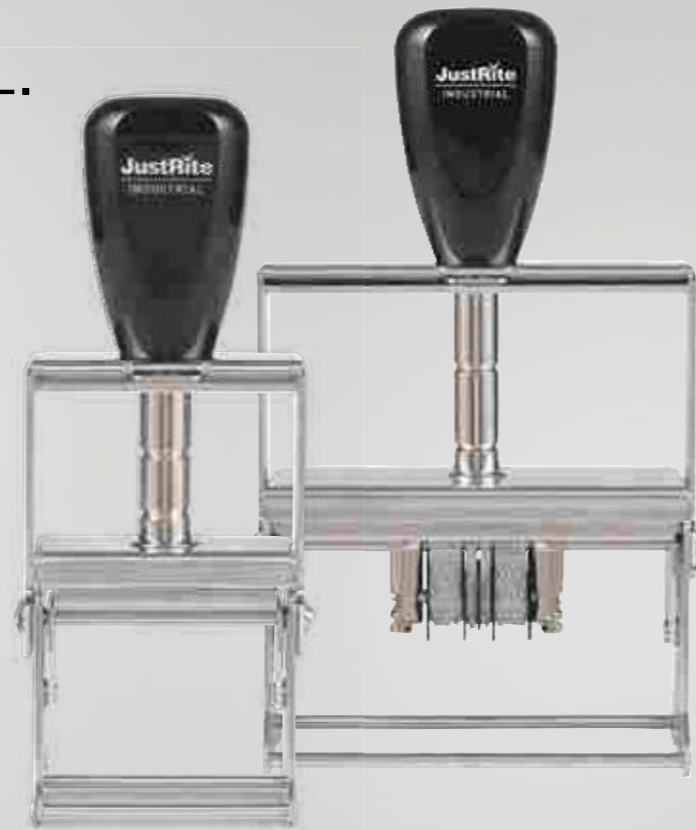

JUSTRITE INDUSTRIAL. BUILT TO LAST.

JUSTRITE SI2 - OPTIMIZED AND IMPROVED

For decades, JustRite self-inking stamps have represented the highest quality in special demands on the stamp. Due to their high-quality improved all-metal design, they can be used for intense demanding applications and in challenging industrial environment. Due to the modular design of the stamp, it can easily be integrated into specific industrial applications in the production process. JustRite - built to last.