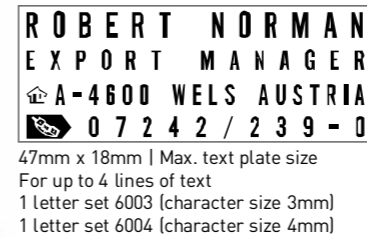

# TRODAT POCKET PRINTY TYPOMATIC

9511 TYPO

Product colour

Ink cartridge 6/9511

Packaging

9512 TYPO

Product colour

Ink cartridge 6/9512